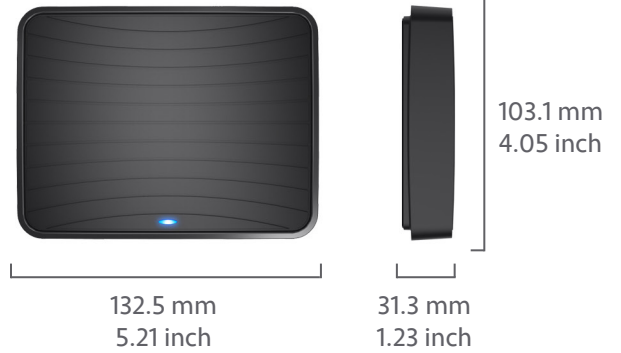

iDISPLAY 4K Media Player - UIM200B-B21

Hardware and OS	CPU	RK3288 1.8G quad core
	Graphics Hardware	Mali-T764
	Internal Memory	2GB, DDR3
	Flash Memory	8GB Nand flash or EMMC flash
	Operating System	Android 4.4.2
	Battery	N/A
Video/Images	Supported Formats	File Format: 3GP AVI MP4 RMVB MPG DAT VOB MOV MKV TS MTS RM FLV MPEG
	HDMI Output	Supports 4K HDMI output (H264 25FPS,H265 30FPS)
	Playback Software	Built-in Software allows for easy setup of a Playlist of videos and/or stills that can be looped without any additional software. Alternatively, any installed app can be auto-started on boot up.
Audio	Speakers	N/A
	Audio Codecs	Supports: MP3, AAC, OGG, WAV, WMA, FLAC, MID